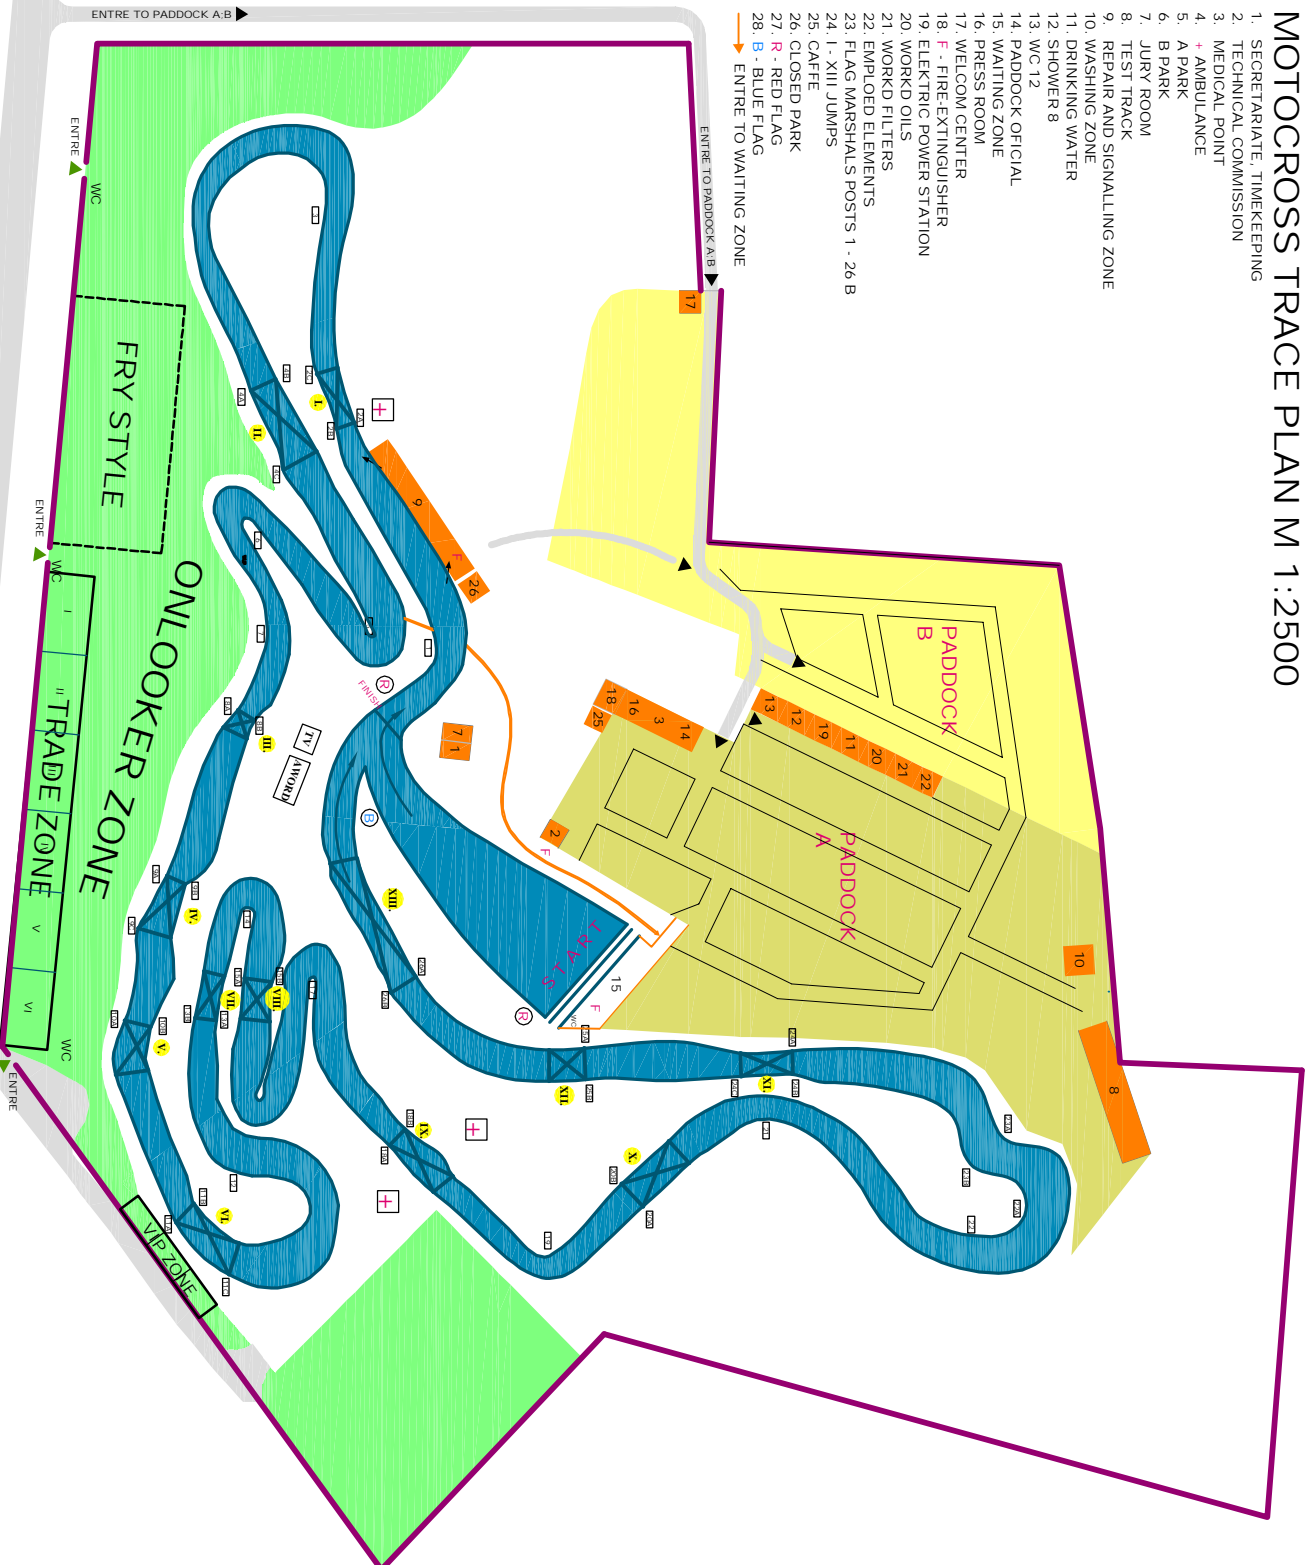

ALEKSANDRIJA SIAULIAI MOTOCROSS TRACE PLAN M 1:2500

1. SECRETARIATE, TIMEKEEPING
2. TECHNICAL COMMISSION
3. MEDICAL POINT
4. + AMBULANCE
5. A PARK
6. B PARK
7. JURY ROOM
8. TEST TRACK
9. REPAIR AND SIGNALLING ZONE
10. WASHING ZONE
11. DRINKING WATER
12. SHOWER 8
13. WC 12
14. PADDOCK OFFICIAL
15. WAITING ZONE
16. PRESS ROOM
17. WELCOM CENTER
18. F - FIRE-EXTINGUISHER
19. ELECTRIC POWER STATION
20. WORKD OILS
21. WORKD FILTERS
22. EMPLOED ELEMENTS
23. FLAG MARSHALS POSTS 1 - 26 B
24. 1 - XIII JUMPS
25. CAFE
26. CLOSED PARK
27. R - RED FLAG
28. B - BLUE FLAG

SIAULIAI CITY

SIAULIAI

PANEVEZYS A - 9